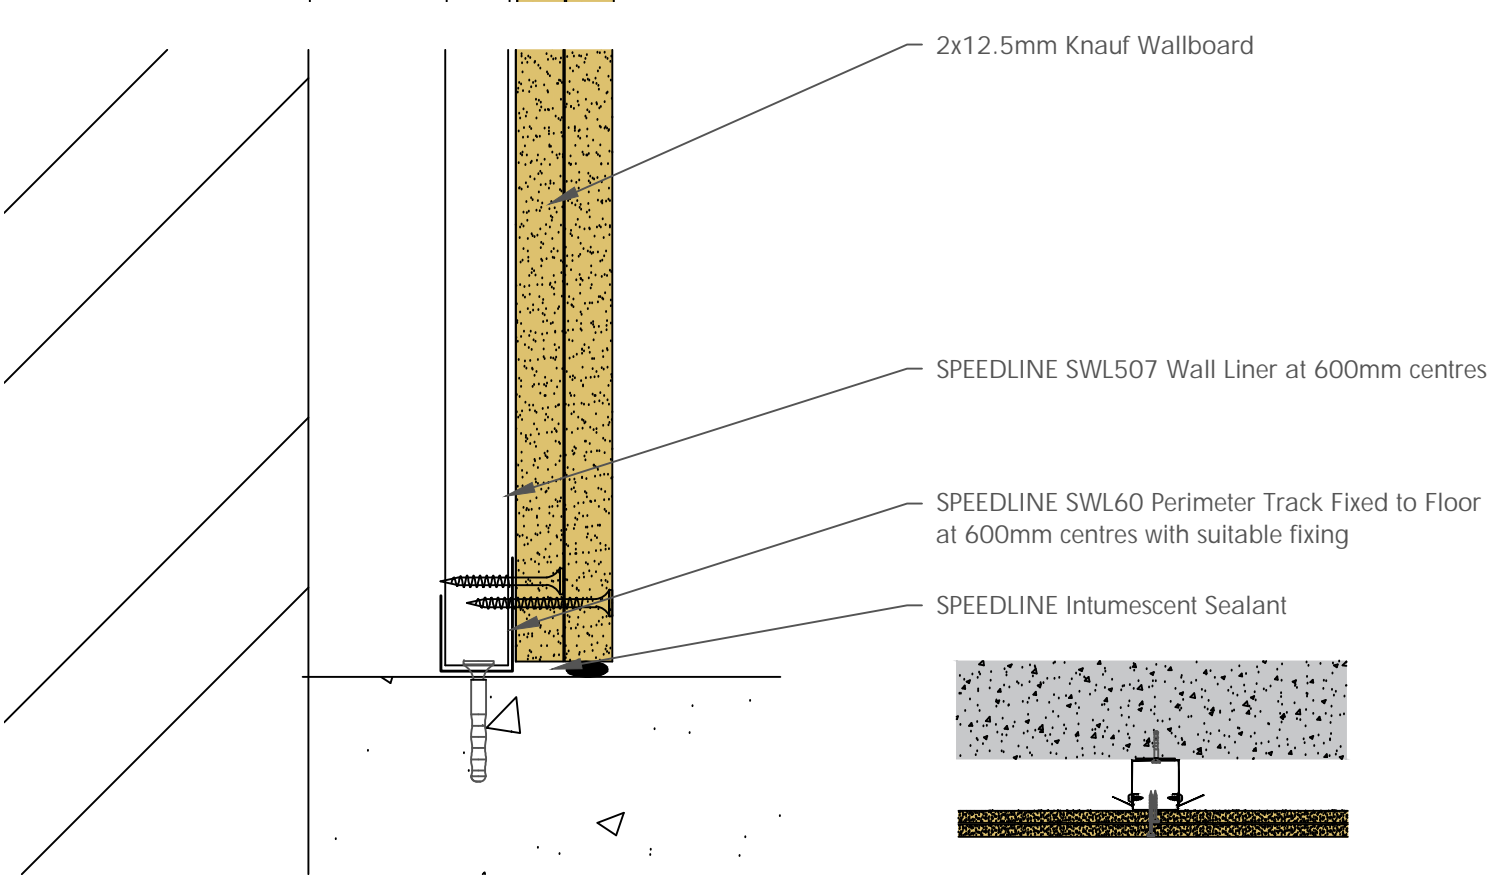

Board Thickness	Speedline Drywall Fixing Length
12.5mm & 15mm	25mm
12.5mm + 12.5mm	25mm + 38mm
12.5mm + 15mm	25mm + 42mm
15mm + 15mm	25mm + 42mm

CDR No: DATE: 22/10/19 Details to be read in conjunction with project specification guidelines

WALL LINING SYSTEM - WL507-K-57

All performance data and system specifications are for systems constructed with materials & components as shown. The inclusion or substitution of any other manufacturers materials or components could invalidate test data and system performance and permission must be given in writing by SIG PLC.