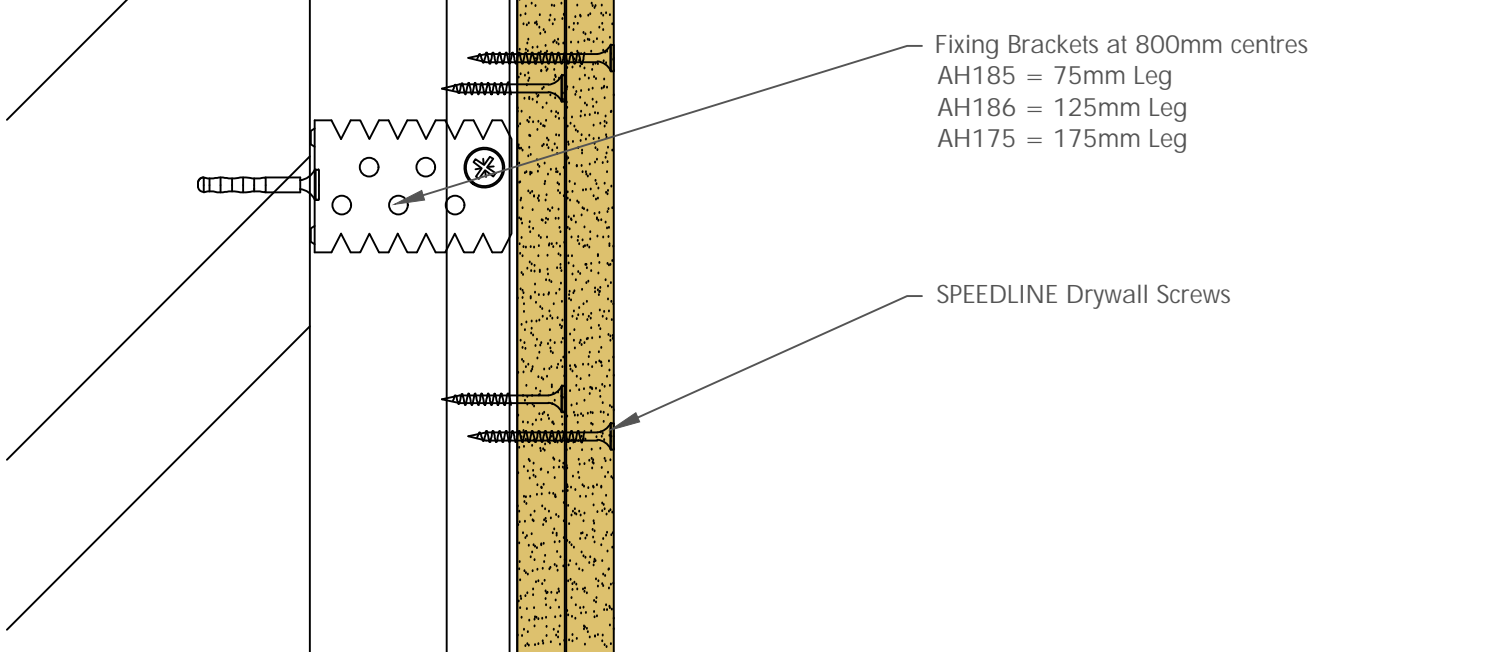

Board Thickness	Speedline Drywall Fixing Length
12.5mm & 15mm	25mm
12.5mm + 12.5mm	25mm + 38mm
12.5mm + 15mm	25mm + 42mm
15mm + 15mm	25mm + 42mm

CDR No: DATE: 22/10/19 Details to be read in conjunction with project specification guidelines

WALL LINING SYSTEM - WL507-K-57

All performance data and system specifications are for systems constructed with materials & components as shown. The inclusion or substitution of any other manufacturers materials or components could invalidate test data and system performance and permission must be given in writing by SIG PLC.